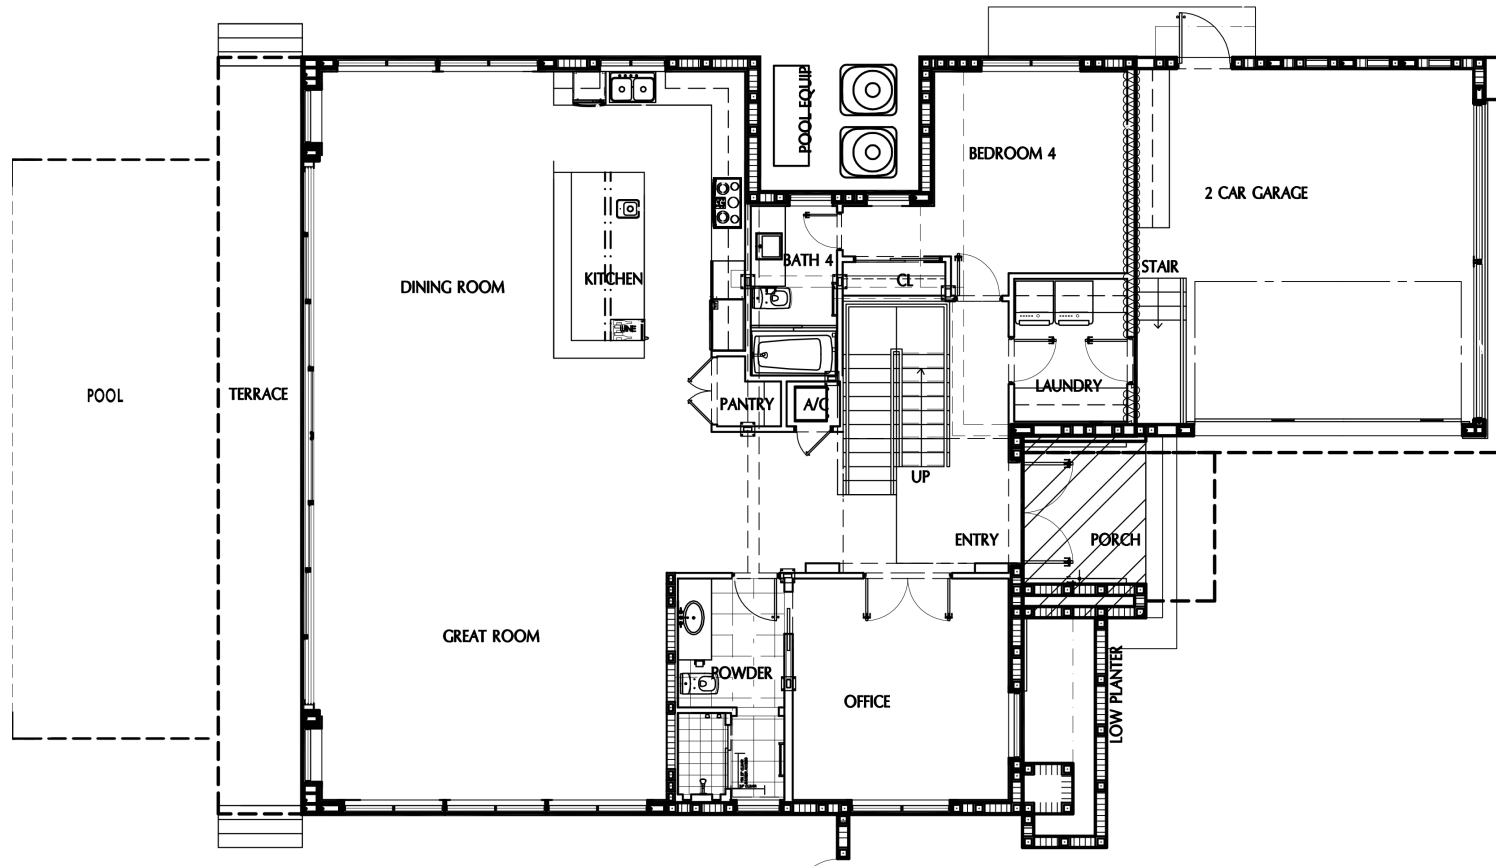

SABAL DEVELOPMENT

3,617 TOTAL SQ. FT.

First Floor

SABAL DEVELOPMENT

3,617 TOTAL SQ. FT.

Second Floor