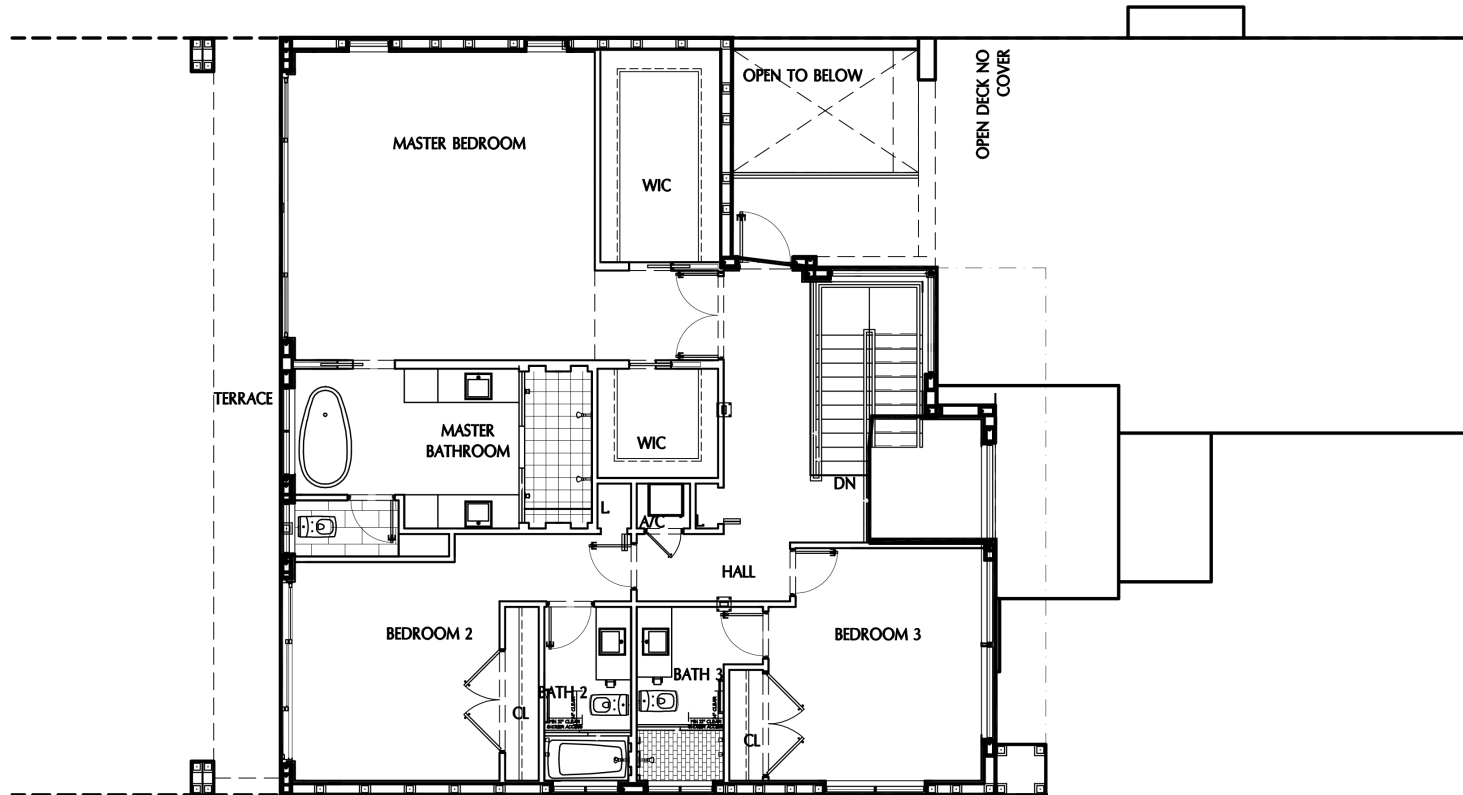

SABAL DEVELOPMENT

3,617 TOTAL SQ. FT.

First Floor

SABAL DEVELOPMENT

3,617 TOTAL SQ. FT.

Second Floor